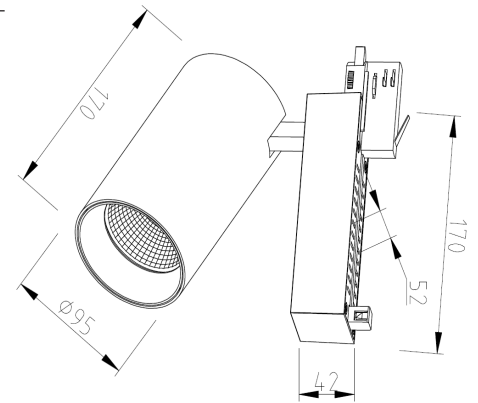

długość / length / Longueur 170,00mm

szerokość / width / Largeur Ø95,00mm

wysokość / height / Hauteur 235,00mm

EN

Characteristics:
shop-light lamp LED.

Technical description:
fitting and handle of the lamp made from aluminium casting pulverised in black, white or grey colour, reflecting element, electronic ballast EVG.

Mounting:
on triphase track or on the base.

Application:
commercial and office facilities, elegant halls, galleries, museum, car showrooms.

FR

Caractéristiques:
Projecteur LED pour magasins.

Description technique:
Luminaire en Aluminium en aluminium moulé sous pression, revêtement époxy noir, blanc ou gris, réflecteur aluminium, ballast électronique.

Pose:
sur rail triphasé ou base de montage.

Application:
Bâtiments commerciaux et de bureaux, salles de représentation, galeries, musées, concessions autos.