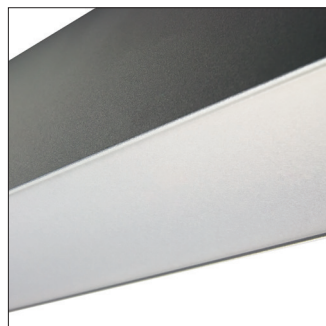

[AC] diffuser