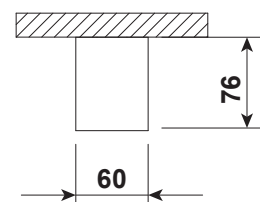

Luminaires can be connected into long lighting lines

Different lumen output or wattage available on request

All other technical features such as: Luminaire Efficacy, LOR, Lumen maintenance L/B etc. available in our pricelist

Wattage of products may vary due to constant LED efficacy improvements. Luminous flux & Luminaire Power tolerance +/- 10%.

System power consumption (LED module & driver) depends on components used