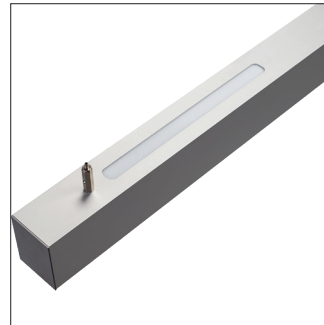

VARNA LED

Surface mounted or Suspended luminaire with direct or direct / indirect lighting.

Mounting:	Directly on the ceiling - index nr. 3499.XXXX Suspended - standard 1,5 m long steel suspension wires to be ordered separately - two pieces per single luminaire needed
Body material:	Aluminium profile
Colour:	Standard Gray 9006, other RAL colours on request (please add RAL code after index number)
LED module:	Philips / Osram or Tridonic LED module included
Colour temperature:	3000K or 4000K
Colour Rendering Index (CRI)	>80 in standard, other on request
Driver:	Electronic driver in standard, DALI on request
Emergency unit:	on request - Standard or DALI 3 hour emergency unit
Movement sensor:	on request
Daylight control sensor:	on request
Operating temperature range:	0°C ... +40°C
IP Class:	IP20 in standard, IP44 on request
Power:	220-240V 50/60Hz
Lighting direction:	Direct index nr. 3499.XXXX or Direct / indirect - index nr. 3499.UD.XXXX
Reflector type:	Aluminium white
Light distribution:	Symmetric
Diffuser:	White acrylic diffuser [WD] in standard, acrylic frosted [AC], microprismatic [MPR] or any other on request.
General data:	5 Years standard warranty UGR<19 diffuser on request

Surface mounted or Suspended luminaire with direct or direct / indirect lighting.

Available versions

Accessories

6247.15

6564.15

UP/DN version

Index no.

Steel wire suspension

6247.15	single 1,5 m long suspension set for PROFi luminaire - 2 pcs. Per luminaire needed.
6564.15	1,5 m long transparent power cable with ceiling base and terminal block

[WD] diffuser

[AC] diffuser

[MPR] diffuser